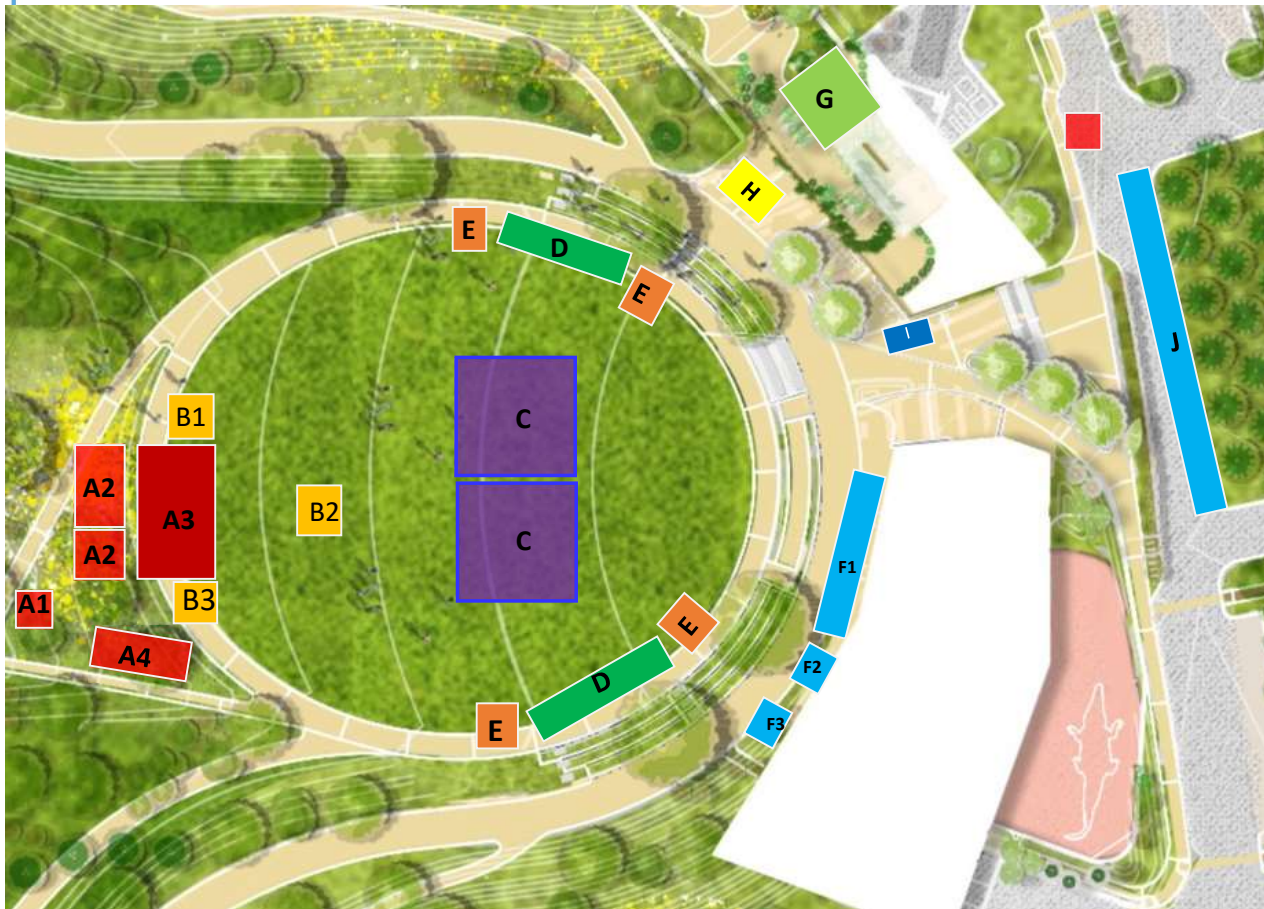

BIENVENIDO A BSP- External Map

- A1 – Volunteer Break Tent
- A2 – Backstage Tents
- A3 – Stage
- A4 - Talent Trailer
- B1/B2 – Production
- B3 – DJ Tent
- C – Market Tents
- D – Picnic Seating
- E – BSP F&B
- F1 – Kids Activities
- F2 – Florida Blue
- F3 – Volunteer Check-In**
- G - Group Games
- H – Restroom Trailer
- I – Photo Backdrop & Booth
- J – Food Vendors
- K – Bus Stop